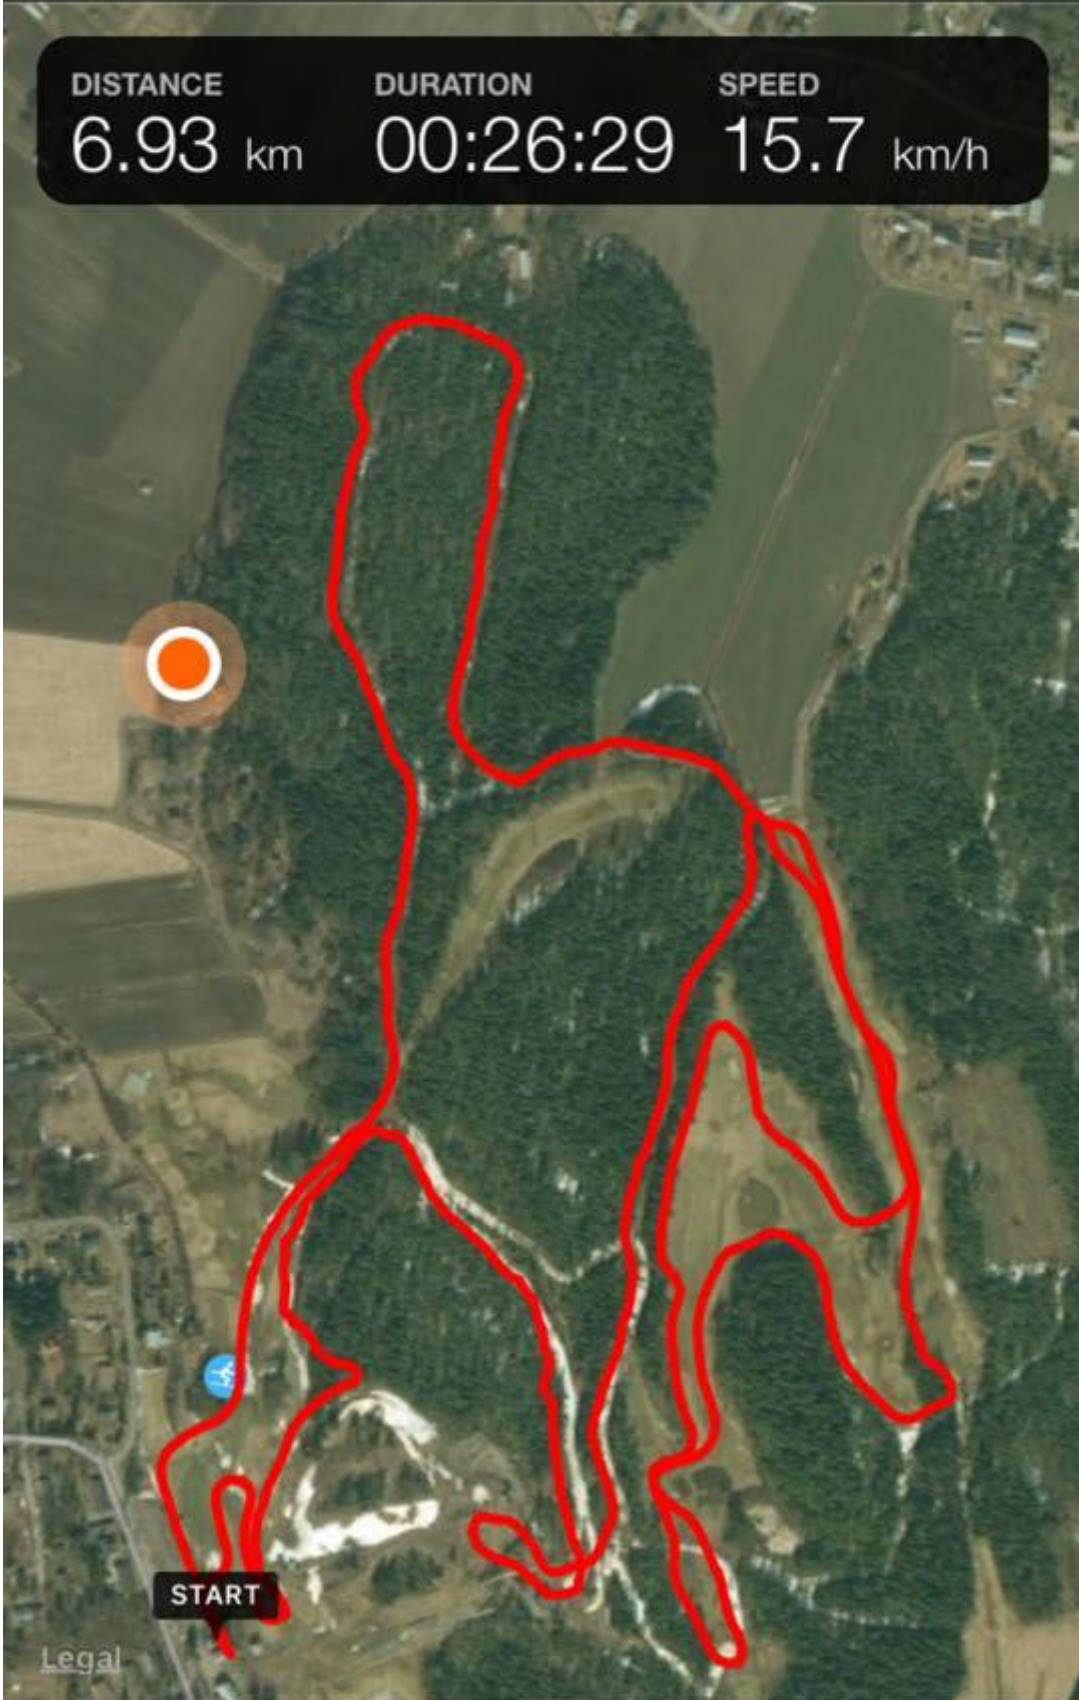

●●●○ elisa 4G

16:21

↗ 34 % 🔋

Done

DISTANCE

6.93 km

DURATION

00:26:29

SPEED

15.7 km/h

START

Legal